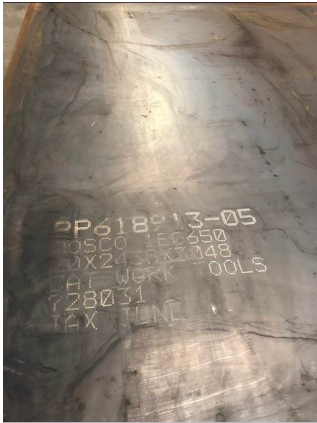

KAHN STEEL CO.

SERVING ALL OF NORTH AMERICA

Check out these new plate prices!

New Surplus A572 Grade 50 Plate

\$35.00 cwt - Mobile Alabama

<u>Description</u>	<u>Weight (#)</u>
.394" x 104" x 240"	19,537
.866" x 96" x 120"	2,829
1.18" x 96" x 120"	15,421
1.57" x 96" x 120"	15,387

New Surplus Plate

\$35.95 cwt - Houston, Texas

<u>Description</u>	<u>Weight (#)</u>
.3/8" x 93" x 491"	77,000
1/2" x 96" x 240"	65,000
1/2" x 110" x 490"	69,000
9/16" x 143" x 288"	52,000
5/8" x 127" x 296"	100,000
5/8" x 149" x 299"	300,000
13/16" x 151" x 160"	90,000